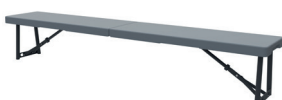

(193+61)x77xh115 cm
(76"+24")x30.3"x h45.3"

XLcorner - NC

TABLE MESA TABLE TISCH

75.1x75.1xh74.3 cm
29.56"x29.56"xh29.2"

XLmoon - NC

TABLE MESA TABLE TISCH

166.3x166.3xh74.3 cm
5.4'x5.4'xh29.2"

topshelf180 - NC

SHELF ESTANTE SHELF SHELF

184x30.5xh31 cm
6'x12"xh12.2"

XXL90 - NC

TABLE MESA TABLE TISCH

91.4x91.4xh74.3 cm
36"x36"xh29.2"

XXL180 - NC

TABLE MESA TABLE TISCH

182.9x91.4xh74.3 cm
72"x36"xh29.2"